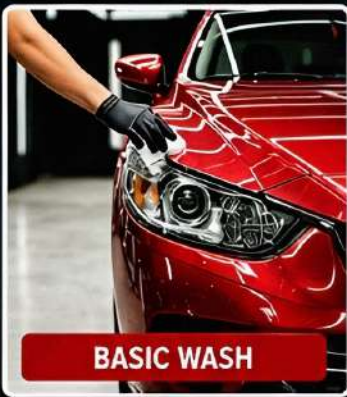

AC WENT STEAM CLEANING

BASIC WASH